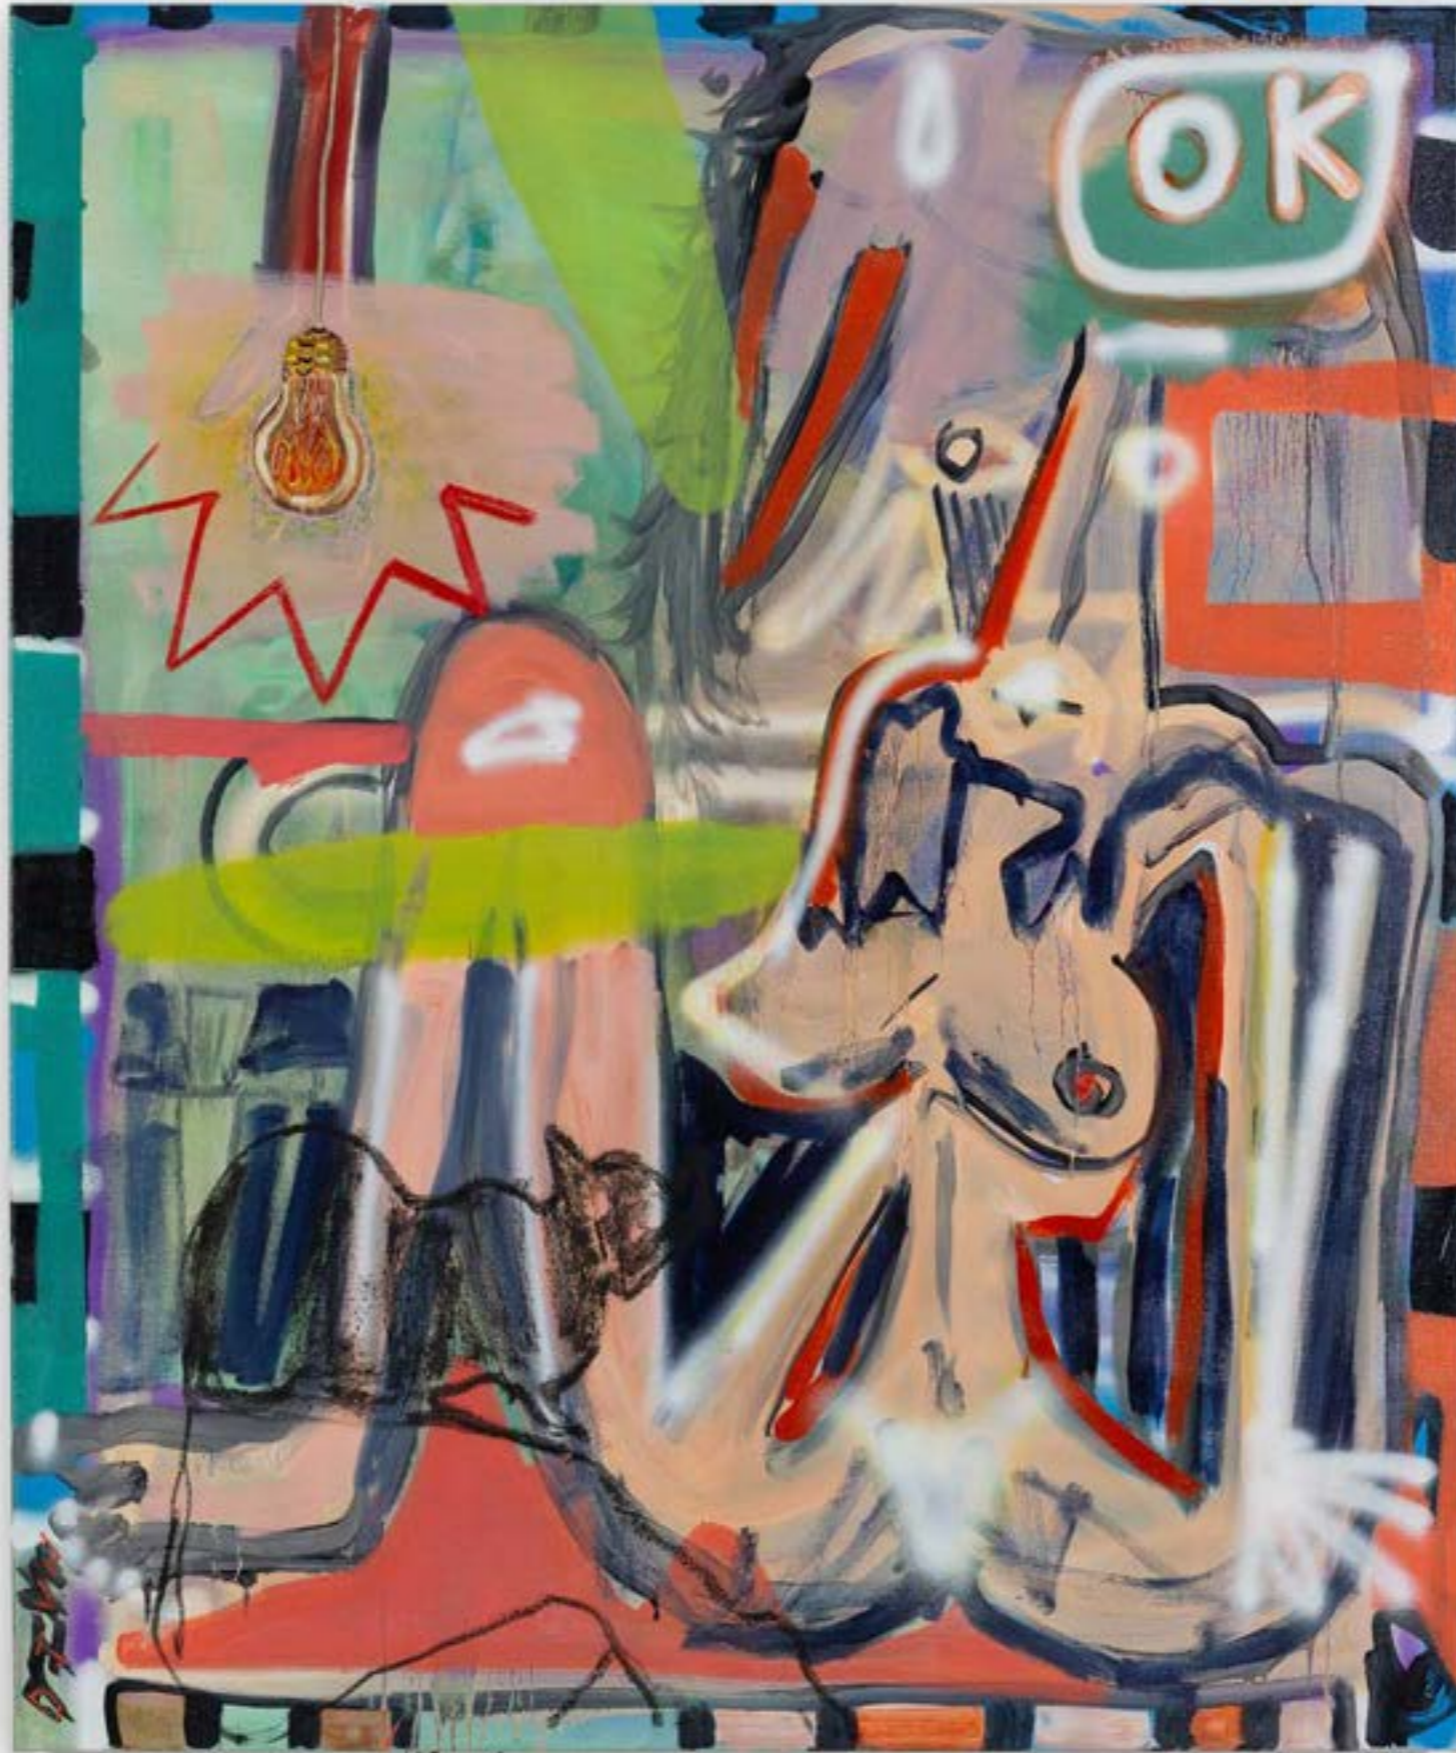

PA TOUS LAMPUL SO
2019 | Mixed media on canvas
100 x 120 CM