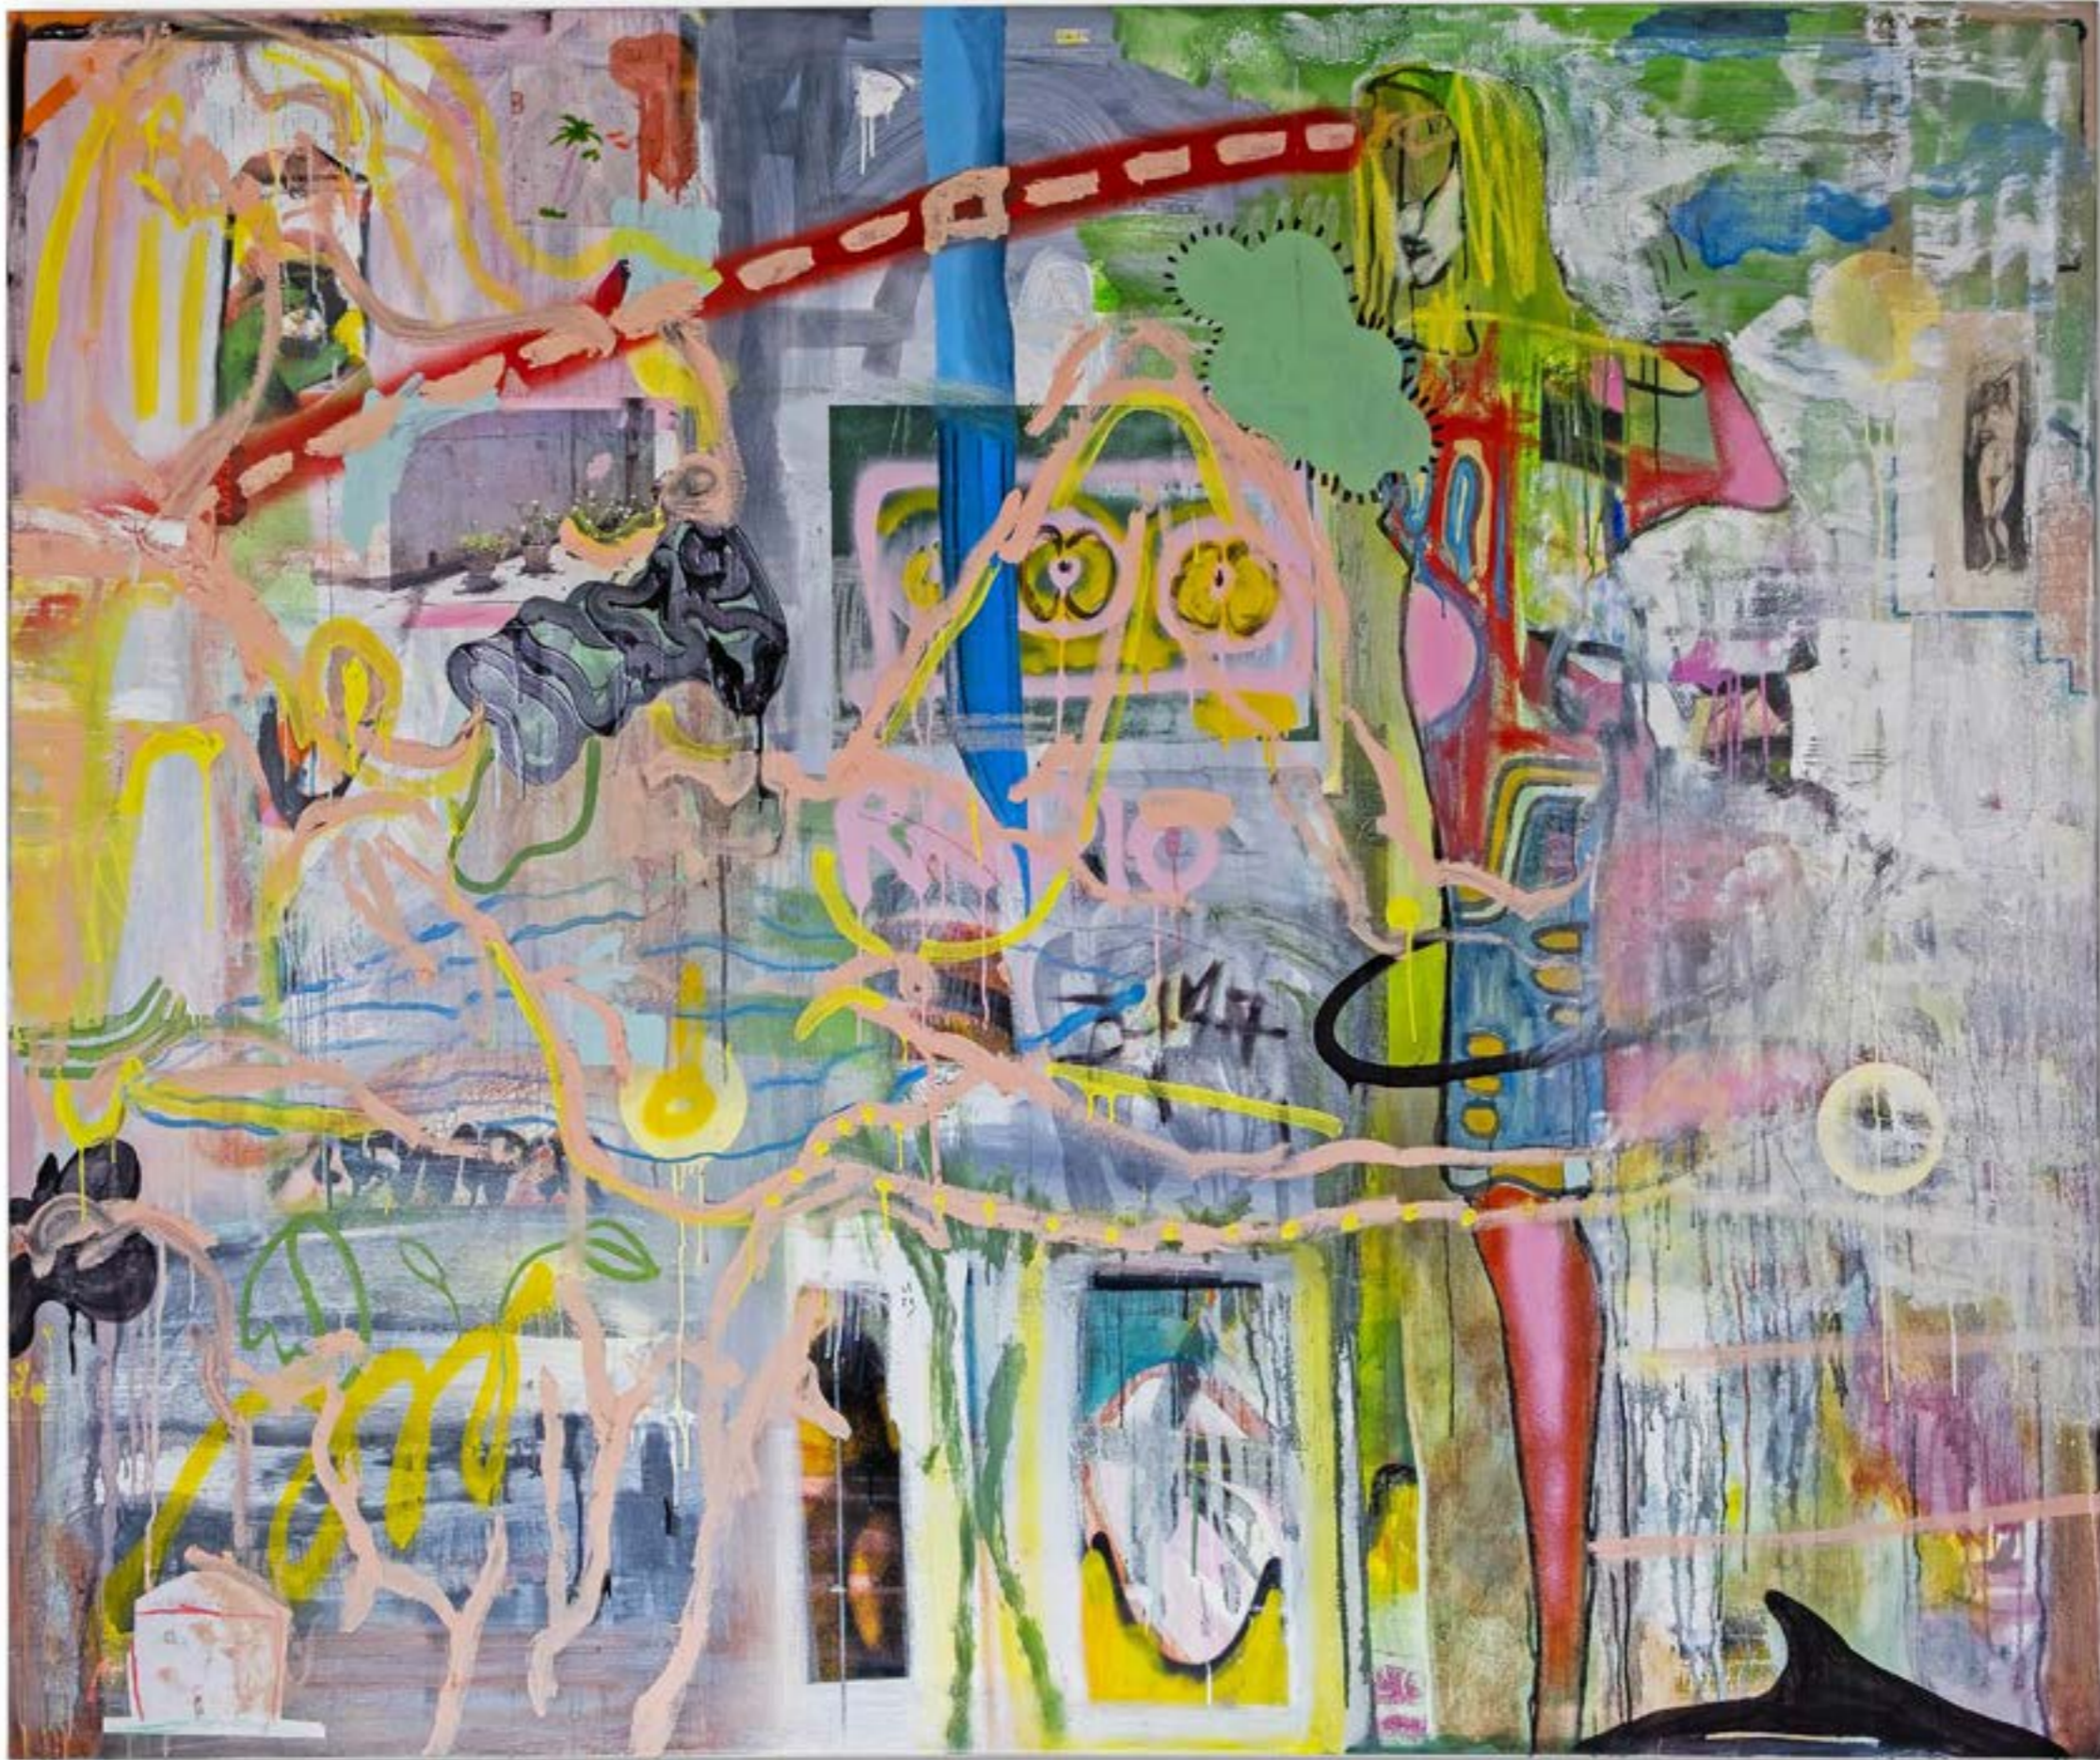

DJUNEID DULLOO

SELECTED WORKS 2001 -2021

UNTITLED (STILL LIFE WITH VASE)
2021 | Mixed media on canvas
90 x 90 CM

UNTITLED (NUDE IN BATH)
2021 | Mixed media on canvas
100 x 150 CM

DAS IST WAS
2013-2020 | Mixed media on canvas
100 x 100 CM

MANZE LACAZ
2020 | Oil on canvas
60 x 70 CM

CROSS

CUTS

THE

MINE

KAUNIS MAA
2020 | Mixed media on canvas
100 x 120 CM

SIBELIUS 7
2020 | Mixed media on canvas
80 x 100 CM

GALER MALER
2020 | Mixed media on canvas
150 x 200 CM

PHOENIX PALACE
2020 | Mixed media on canvas
60 x 70 CM

BITCHES BREW
2020 | Oil on canvas
100 x 120 CM

BERLINER ODALISK
2019 | Mixed media on digital pigment
on paper mounted on wood
130 x 210 CM

BALACLAVA
2019 | Oil on canvas
160 x 200 CM