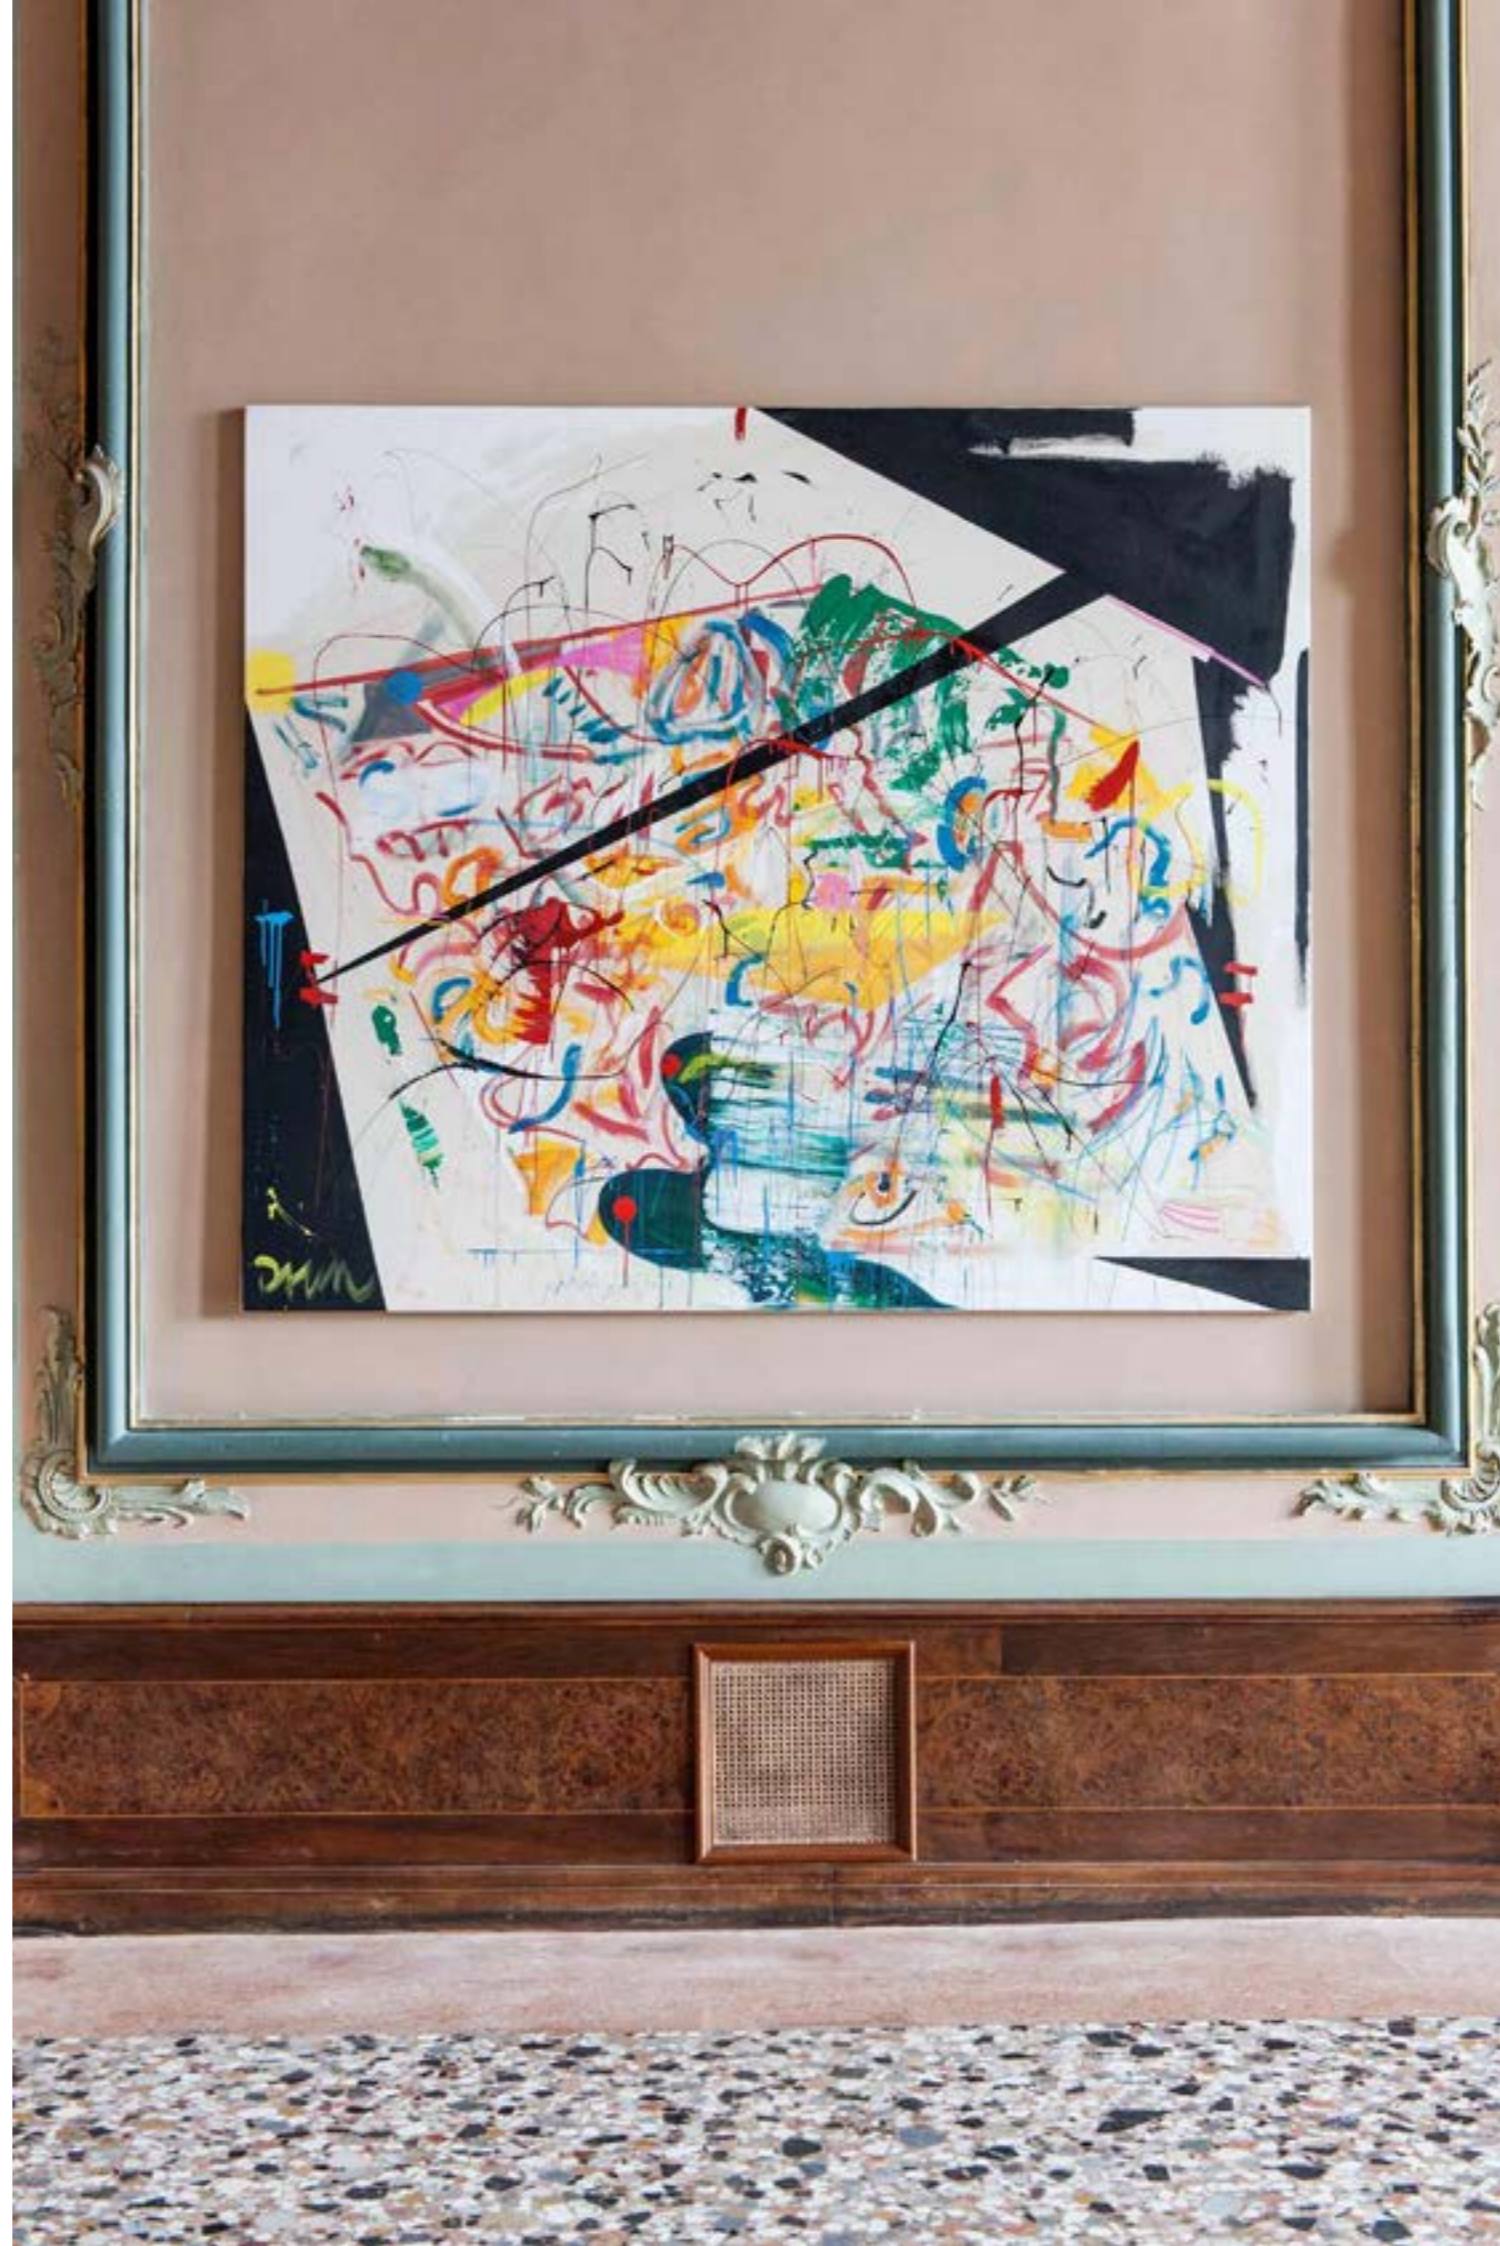

LET THERE BE LOVE LET THERE BE BLOOD
(PALACE OF MEMORIES)

2013 | Installation view: Mauritius Pavilion,
Biennale di Venezia, 2015.

Mixed media on canvas
150 x 200 CM