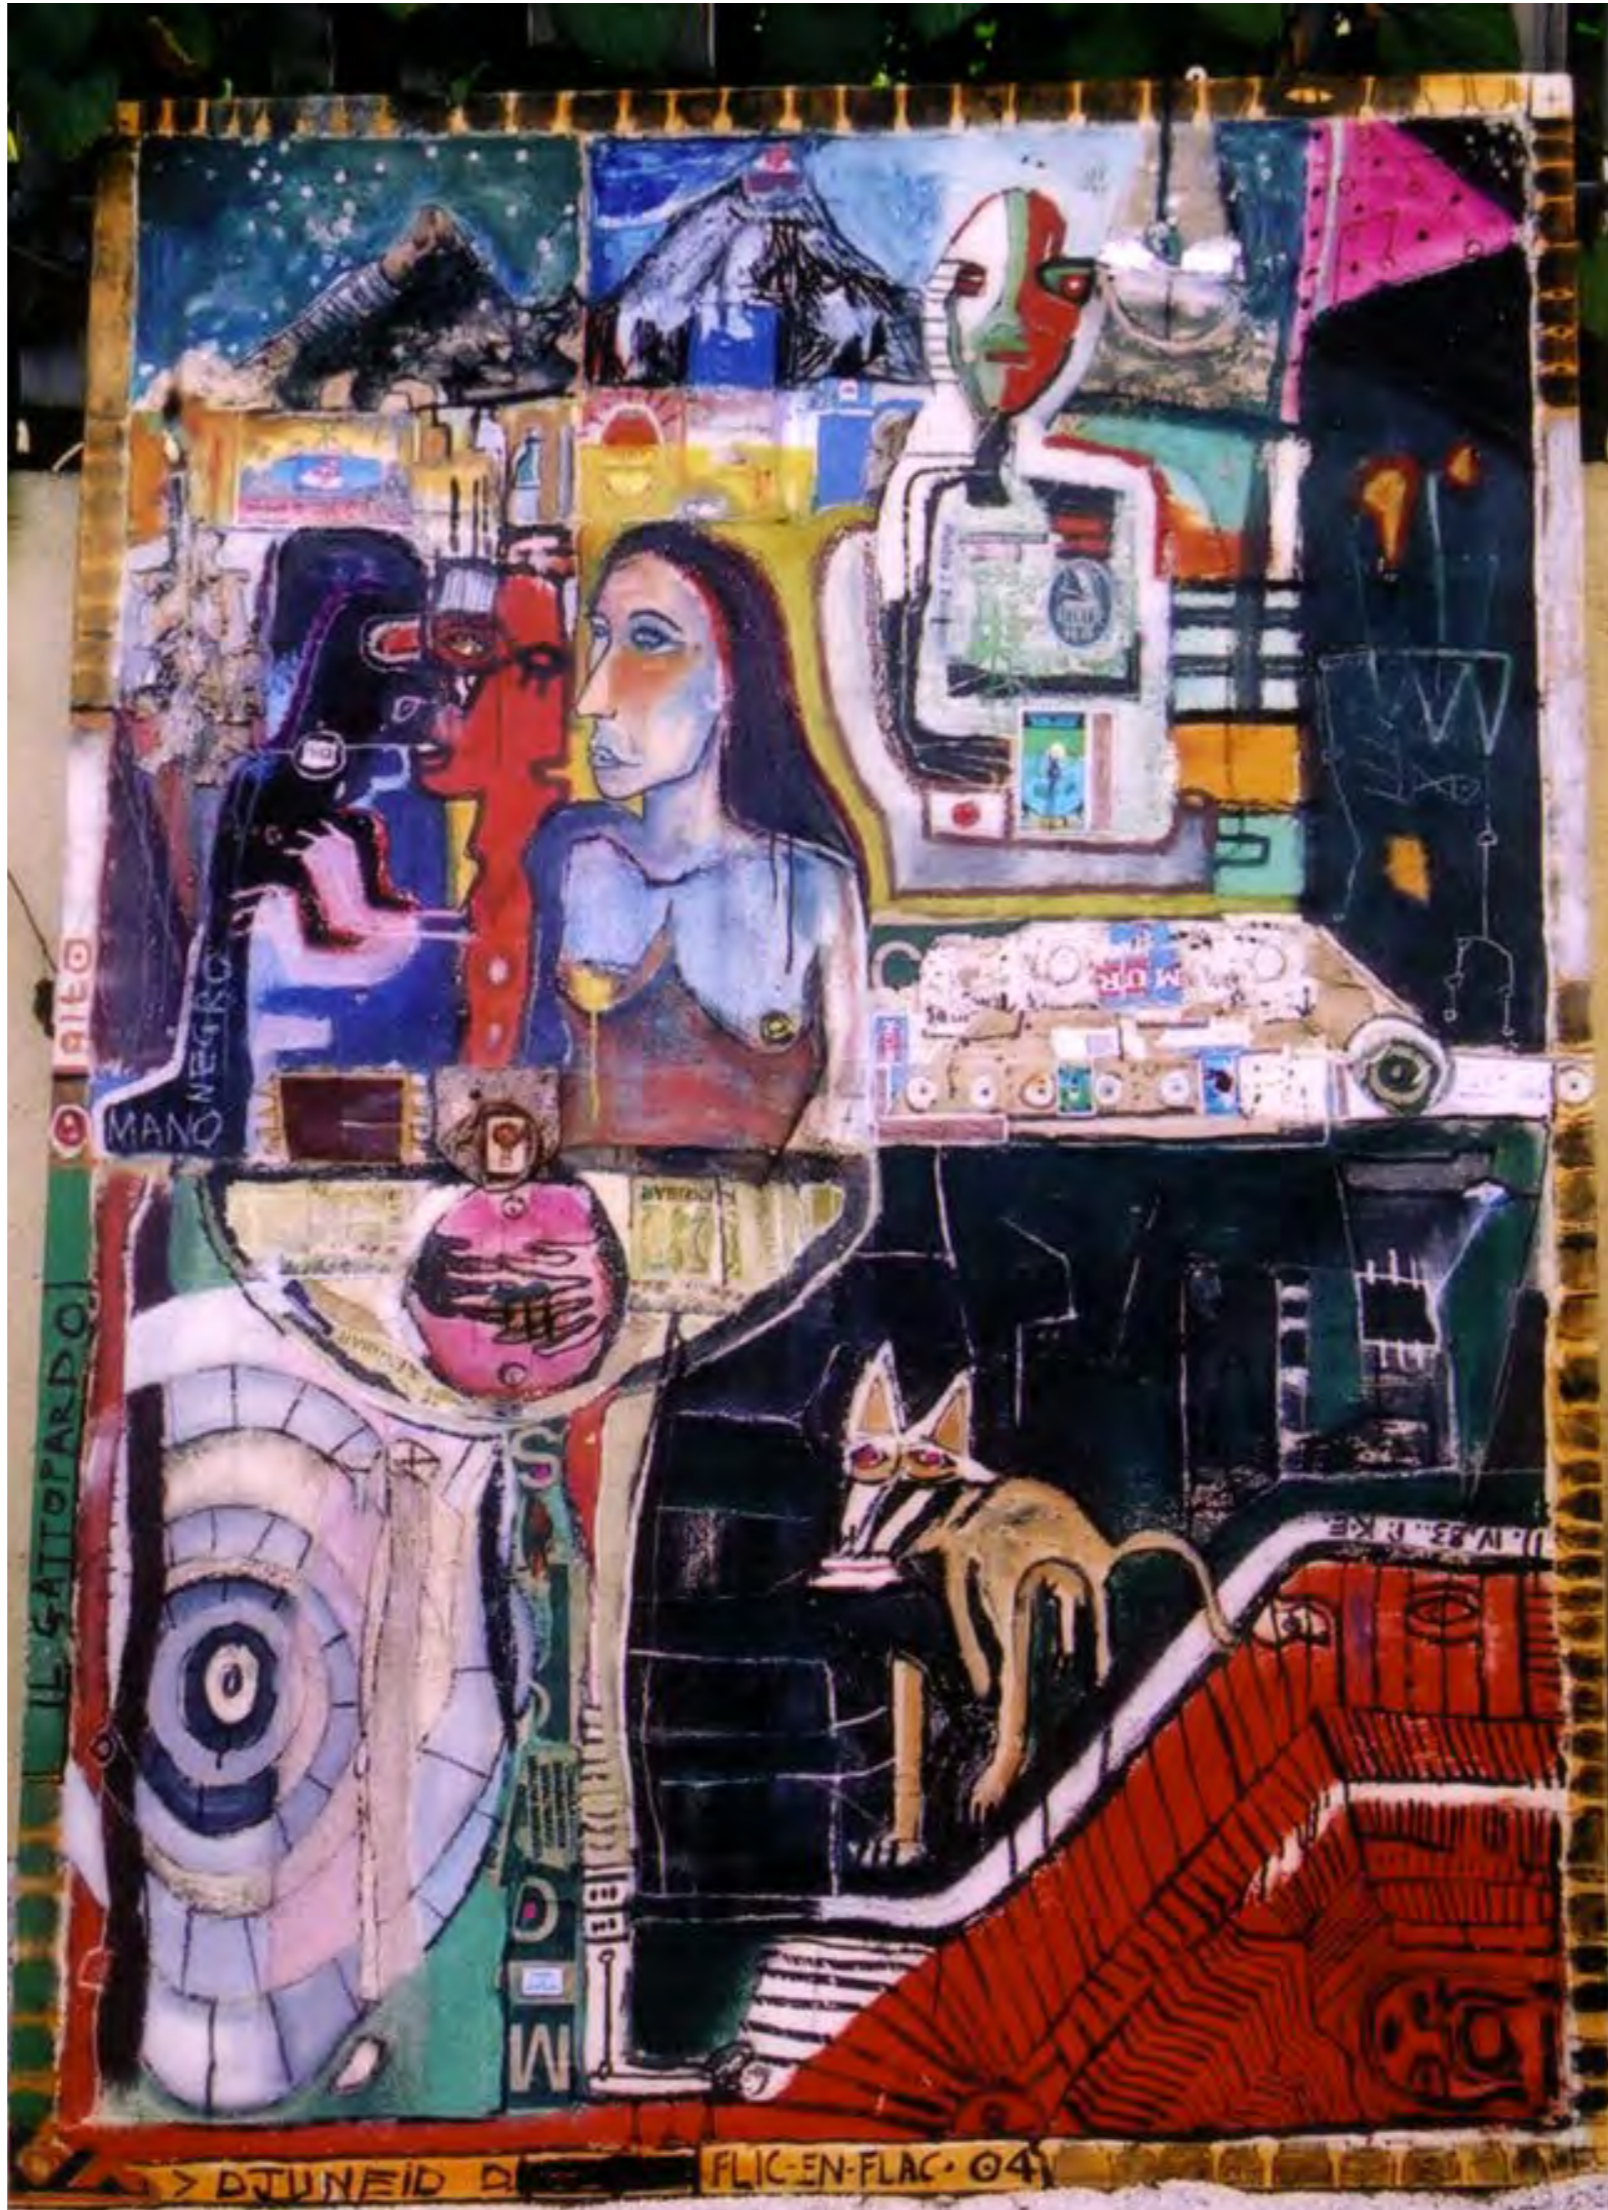

0912 VS 713610
0912 VS 713610

AUTO PORTRAIT
2005 | Fresco
appx. 80 x 110 CM

IL GATTOPARDO
2004 | Mixed media on canvas
130 x 200 CM

MILDRED
SERIOUSLY DEMAND
MILDRED

MUR
MILDRED

THE MURPHY'S
GUINNESS
Perfection
A collection of
SCOTCH WHISKY