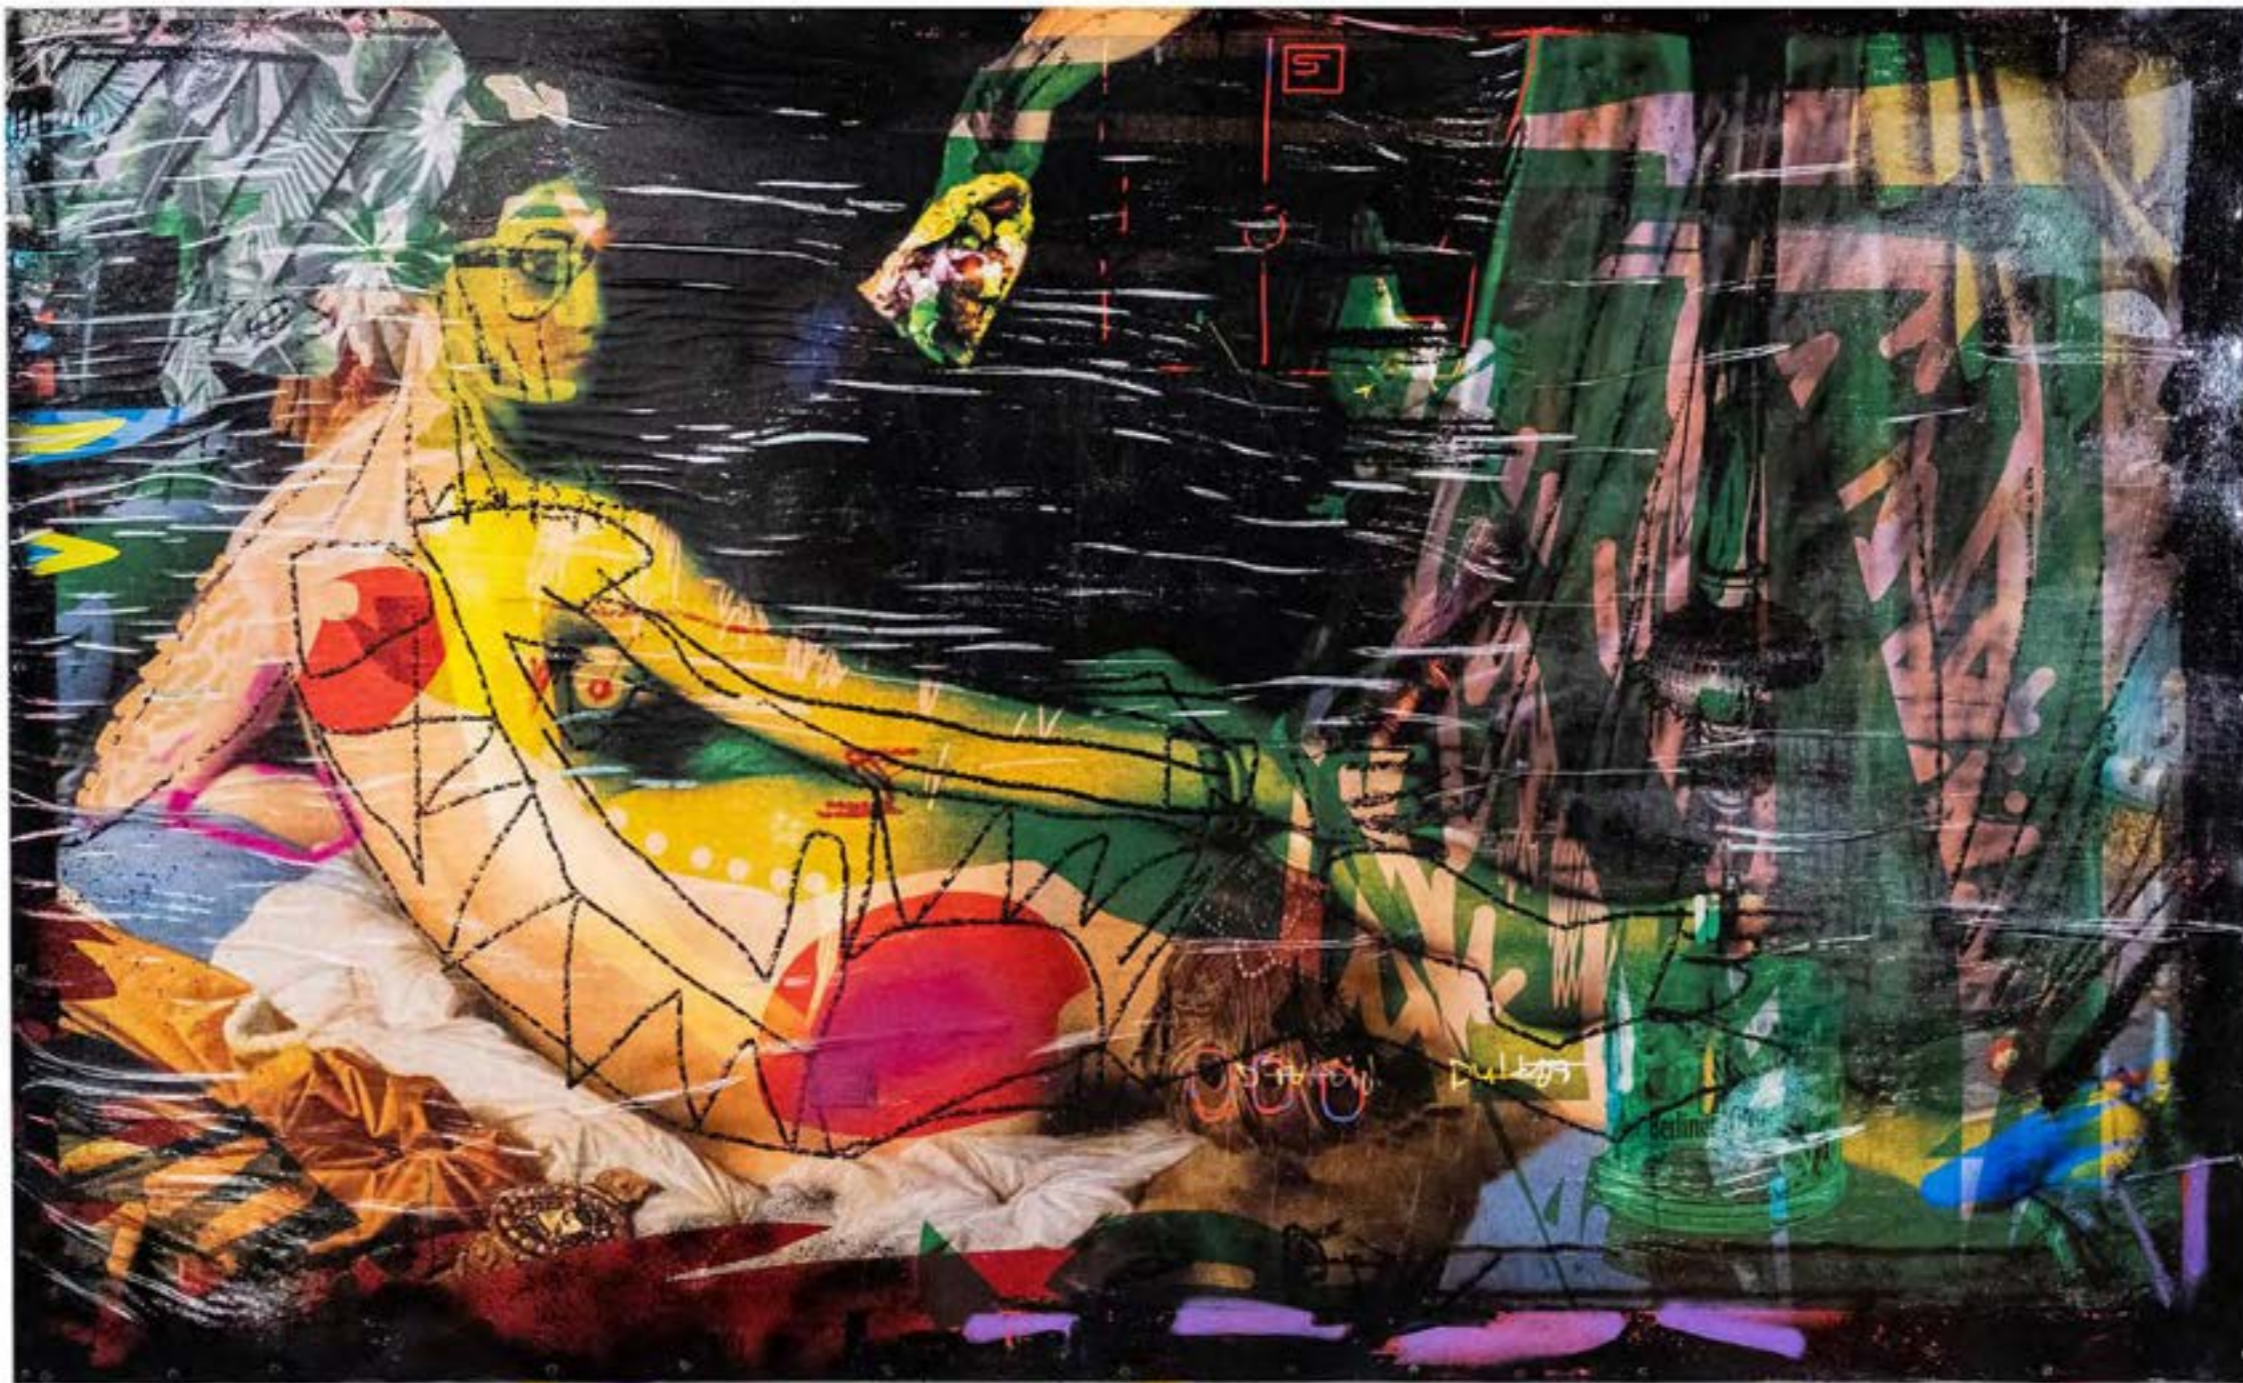

PHOENIX PALACE
2020 | Mixed media on canvas
60 x 70 CM

BITCHES BREW
2020 | Oil on canvas
100 x 120 CM

BERLINER ODALISK
2019 | Mixed media on digital pigment
on paper mounted on wood
130 x 210 CM

BALACLAVA
2019 | Oil on canvas
160 x 200 CM