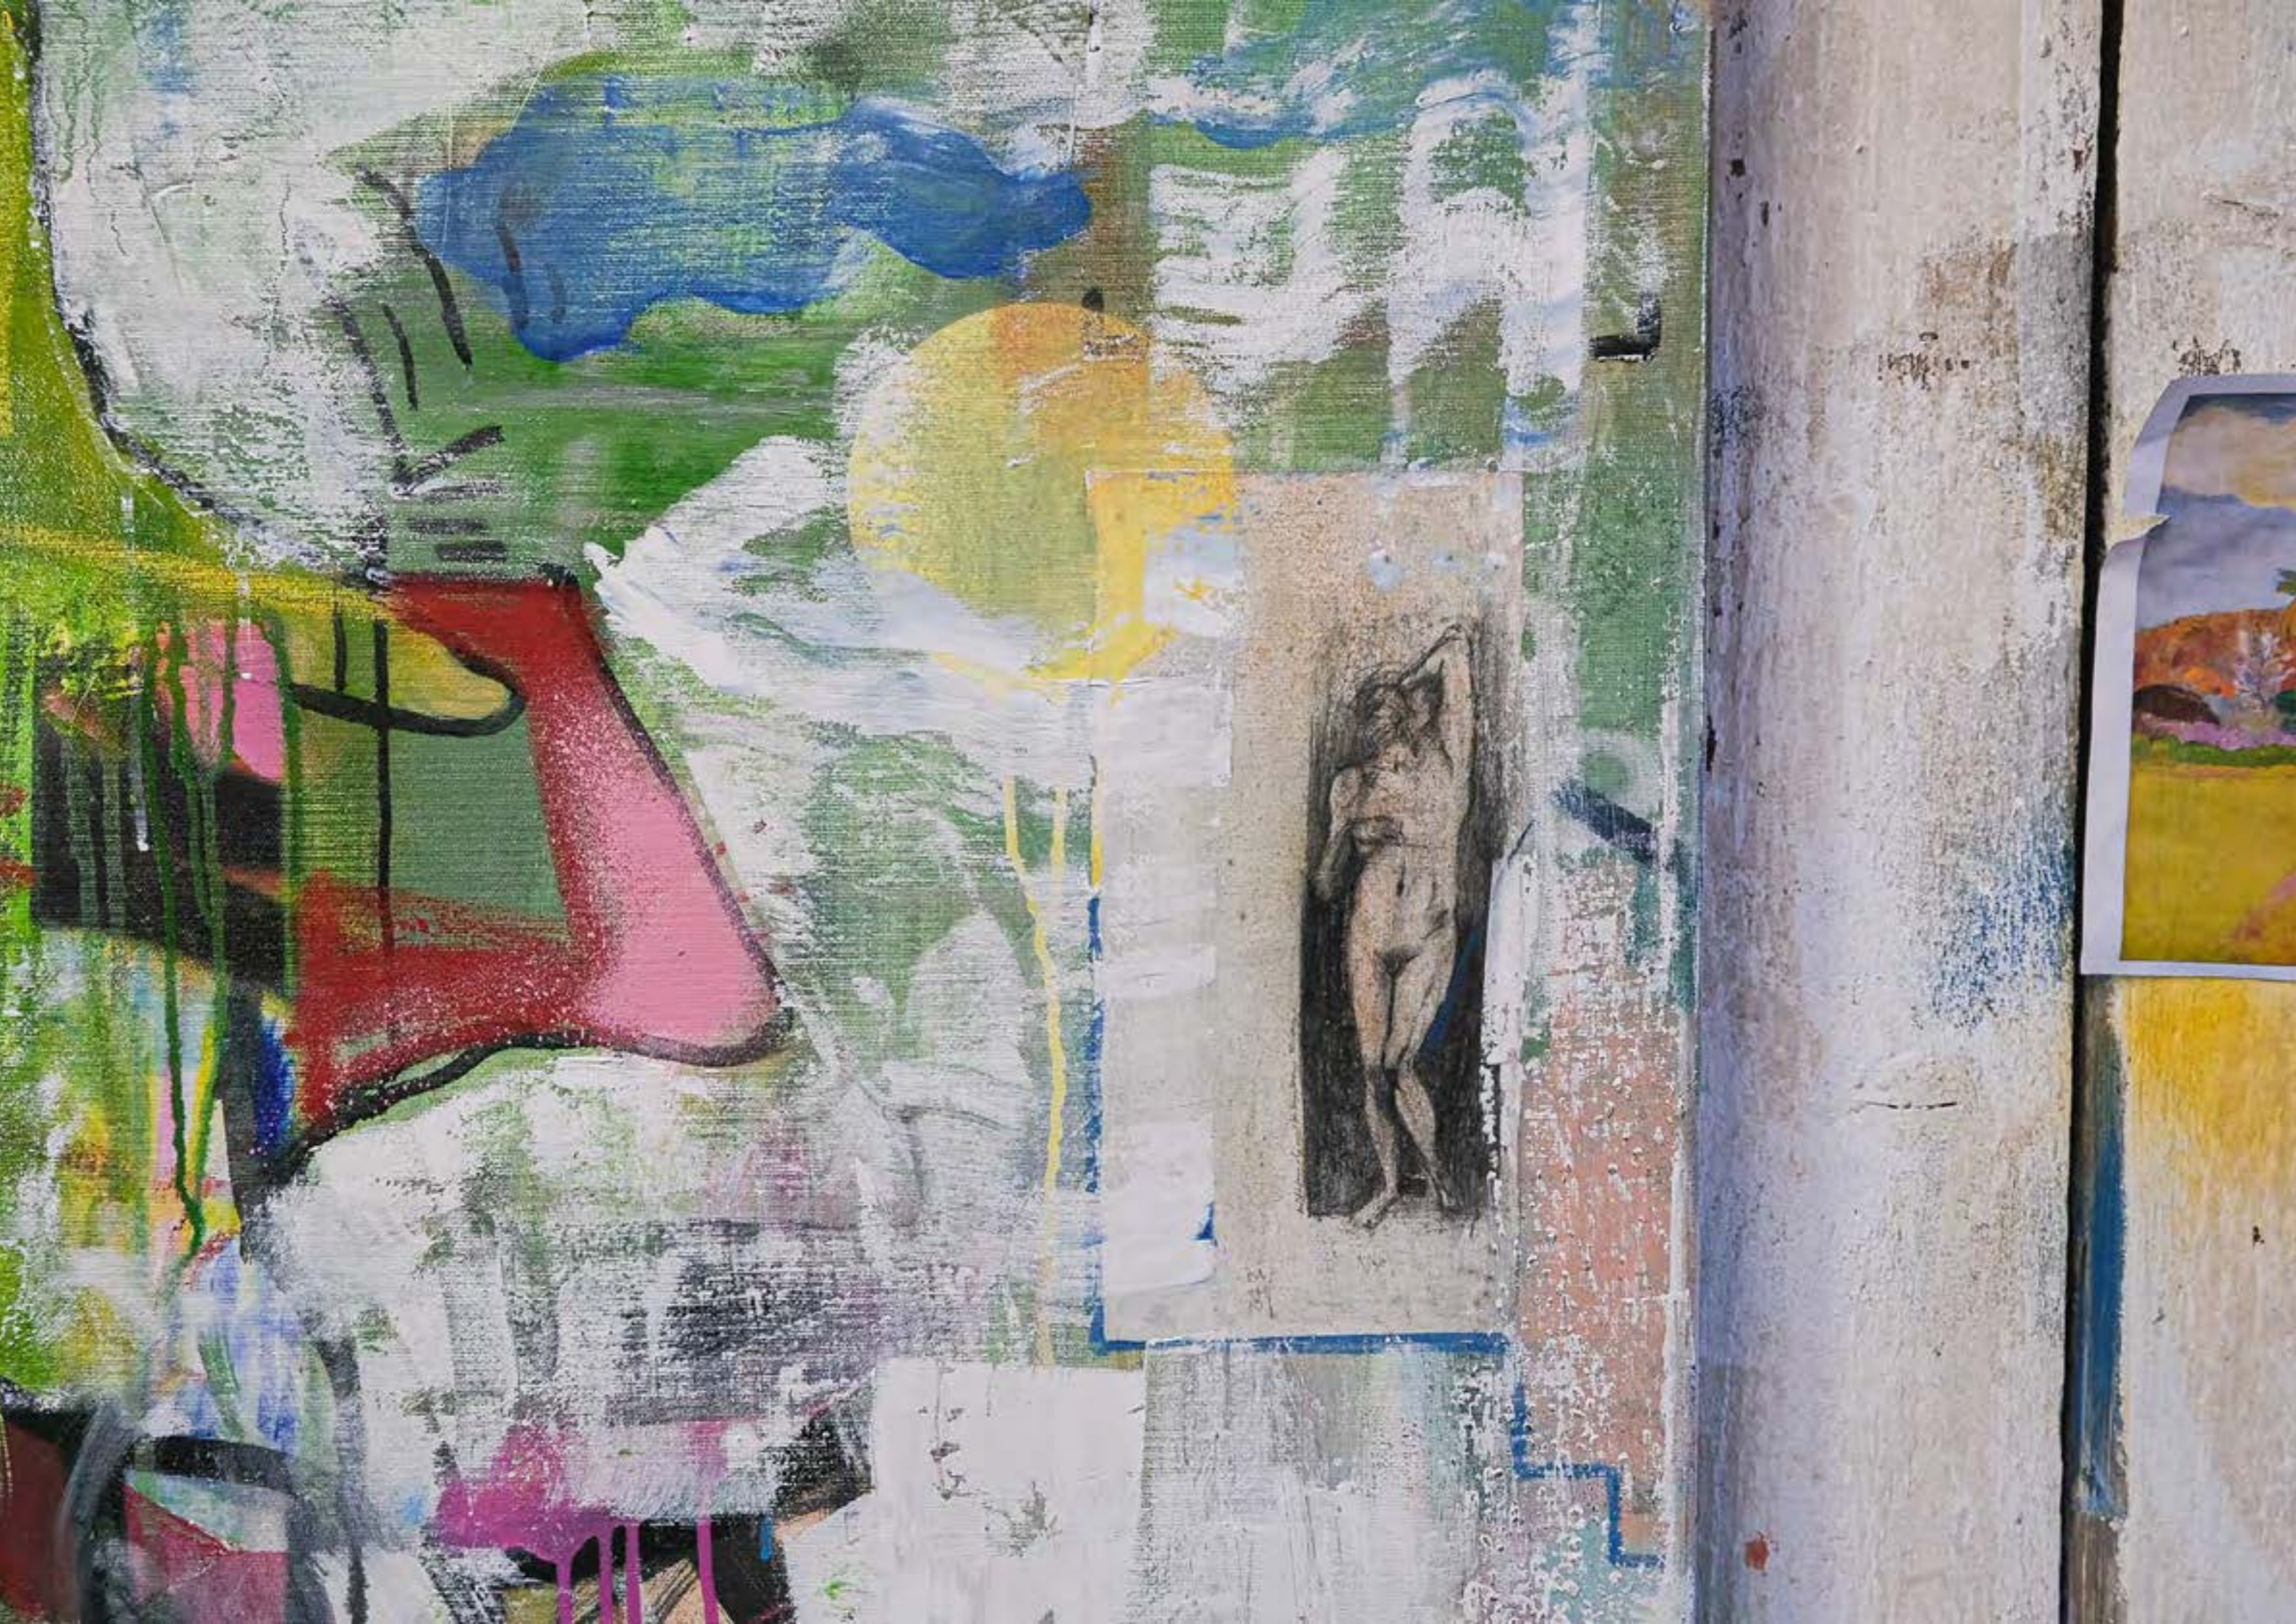

GALER MALER
2020 | Mixed media on canvas
150 x 200 CM

PHOENIX PALACE
2020 | Mixed media on canvas
60 x 70 CM